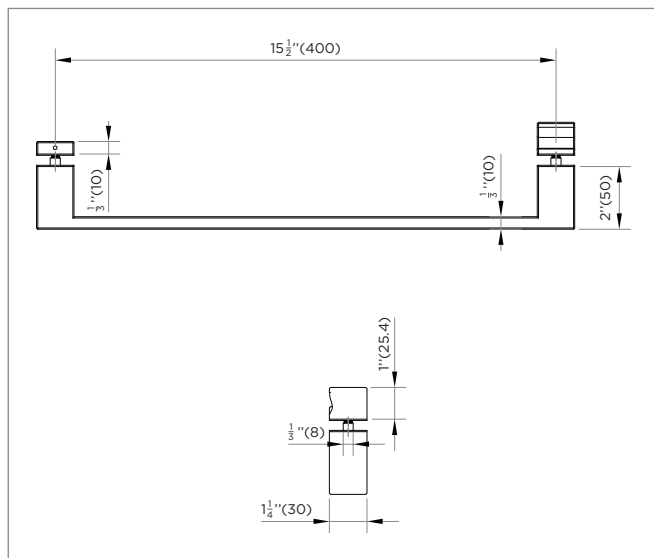

SPECIFICATIONS / TECHNICAL DATA

SHOWER DOOR

HINGED FRAMELESS

36"

HANDLE DIMENSIONS

ATTENTION! Dimensions may vary by up to 3/8". It is highly recommended to pull all dimensions of actual model for installation and measuring purposes.

MODEL# SDH1-36