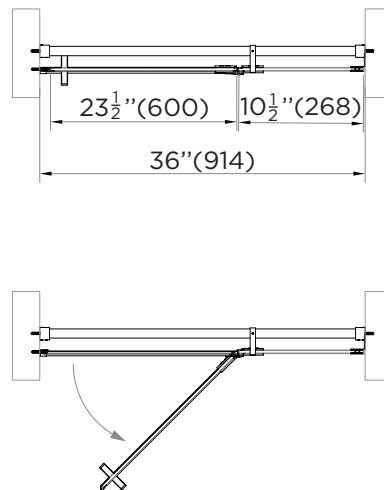

SPECIFICATIONS / TECHNICAL DATA

SHOWER DOOR

HINGED FRAMELESS

36"

HANDLE DIMENSIONS

ATTENTION! Dimensions may vary by up to 3/8". It is highly recommended to pull all dimensions of actual model for installation and measuring purposes.

MODEL# SDH1-36