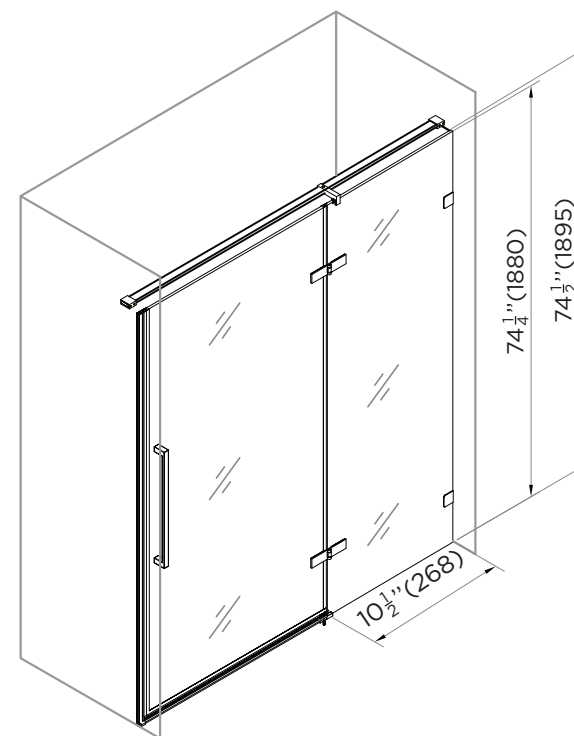

SPECIFICATIONS / TECHNICAL DATA

SHOWER DOOR

HINGED FRAMELESS

36"

HANDLE DIMENSIONS

ATTENTION! Dimensions may vary by up to 3/8". It is highly recommended to pull all dimensions of actual model for installation and measuring purposes.

MODEL# SDH1-36